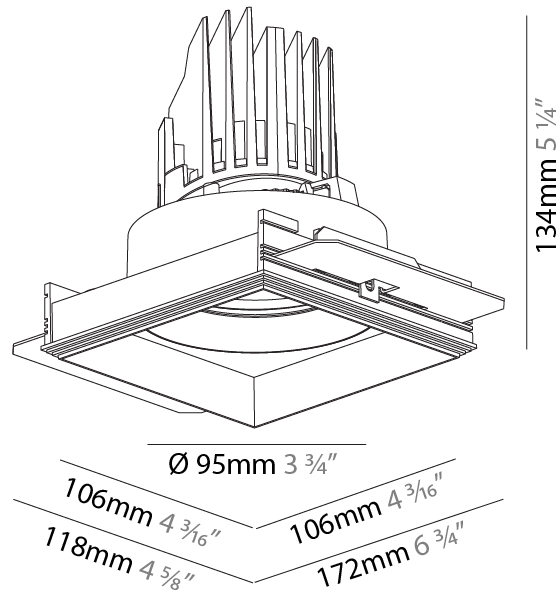

ELECTRICAL

Lamp Type: LED (Zhaga Standard)
Input Wattage (W): 16.5
Total Output Wattage (W): 14.7
Dimming: Dali Dimming
Driver Included: No
Driver Location: Recessed Housing
Driver Type: Constant Current - 120Vac
Driver Class: Class 2
Housing: See Components
Input Voltage (V): 120
Constant Current (MA): 350

LED

Number of LEDs: 1
Max. Delivered Lumen (lm): 770
Nominal Lumen (lm): 1140
CRI: >90 CRI
Lamp Life (hrs): 50000
Upon Request: RGB-W Tunable White Special Color Temperature Special LED

OPTICAL

Reflector°: 20 / 40 / 60
Adjustability: Rotational 355°; Tilt 30°
Upon Request: Special Beam Angles

RATINGS AND CERTIFICATIONS

For international specifications by adding 'INT' at the end of the existing Model #. For assistance on 'custom' specifications, contact zteam@zaneen.com.
In a constant effort to supply the best product, we reserve the right to change specifications or materials without notice. The most recent specification sheets are found at zaneen.com