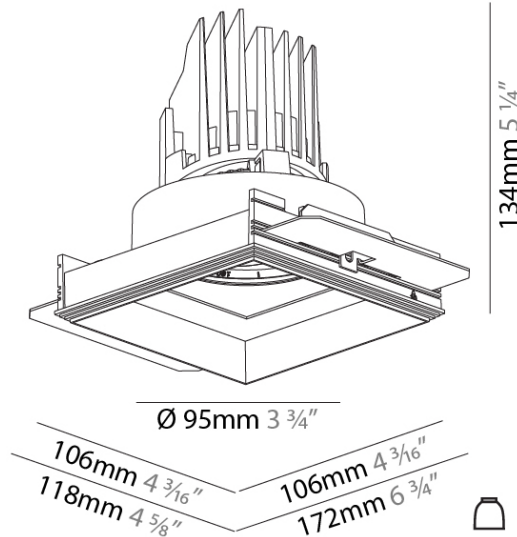

ELECTRICAL

Lamp Type: LED (Zhaga Standard)
Input Wattage (W): 15.5
Total Output Wattage (W): 14.5
Dimming: Tri-Mode (Non-Dimming and Phase Dimming (120Vac only) and 0-10V Dimming)
Driver Included: No
Driver Location: Recessed Housing
Driver Type: Constant Current - Universal
Driver Class: Class 2
Housing: See components
Input Voltage (V): 120 - 277
Constant Current (MA): 500

LED

Number of LEDs: 1
Color Temperature (°K): 2700 / 3000 / 3500 / 4000
Max. Delivered Lumen (lm): 940 / 980 / 1029 / 1050
Nominal Lumen (lm): 1386 / 1438 / 1511 / 1542
CRI: >90 CRI
Efficiency (%): 87.9 / 88.4 / 87.9
Lamp Life (hrs): 50000
Upon Request: RGB-W Tunable White Special Color Temperature Special LED

OPTICAL

Reflector: 20 / 40 / 60
Adjustability: Rotational 355°; Tilt 30°
Upon Request: Special Beam Angles

RATINGS AND CERTIFICATIONS

Available for international specifications by adding "INT" at the end of the existing Model #. For assistance on 'custom' specifications, contact zteam@zaneen.com. In a constant effort to supply the best product, we reserve the right to change specifications or materials without notice. The most recent specification sheets are found at zaneen.com

IP rating: IP20