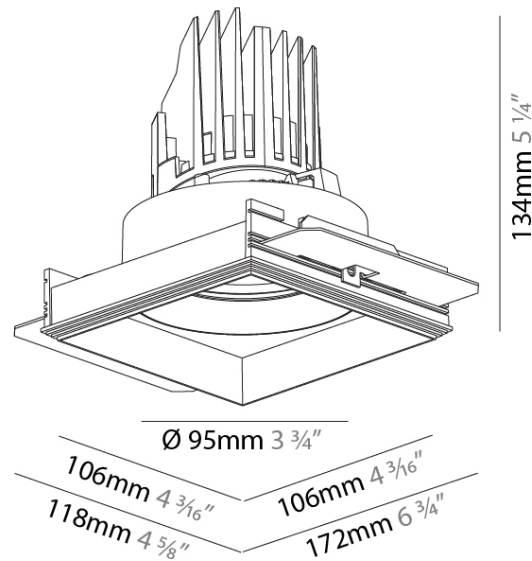

ELECTRICAL

Lamp Type: LED (Zhaga Standard)
Input Wattage (W): 13.2 (2700K) / 16.5
Total Output Wattage (W): 12 (2700K) / 15
Dimming: Tri-Mode (Non-Dimming and Phase Dimming (120Vac only) and 0-10V Dimming)
Driver Included: No
Driver Location: Recessed Housing
Driver Type: Constant Current - Universal
Driver Class: Class 2
Housing: See components
Input Voltage (V): 120 - 277
Constant Current (MA): 350

LED

Number of LEDs: 1
Color Temperature (°K): 2700 / 3000 / 3500 / 4000
Max. Delivered Lumen (lm): 850 / 950 / 1019 / 1040
Nominal Lumen (lm): 960 / 1070 / 1156 / 1180
CRI: >90 CRI
Efficiency (%): 88.5
Lamp Life (hrs): 50000
Upon Request: RGB-W Tunable White Special Color Temperature Special LED

OPTICAL

Reflector: 10
Adjustability: Rotational 355°; Tilt 30°
Upon Request: Special Beam Angles

RATINGS AND CERTIFICATIONS

Zaneen Lighting Inc. © 2024, T 1-800-380-3382, F 416-247-9319, www.zaneen.com

Available for international specifications by adding "INT" at the end of the existing Model #. For assistance on 'custom' specifications, contact zteam@zaneen.com. In a constant effort to supply the best product, we reserve the right to change specifications or materials without notice. The most recent specification sheets are found at zaneen.com
IP rating: IP20